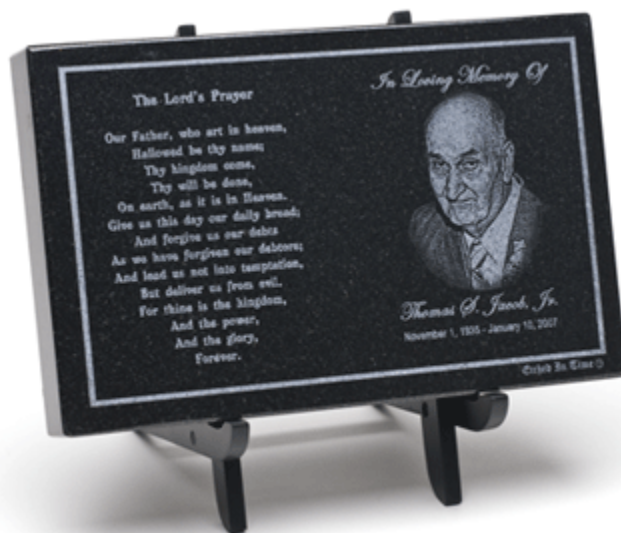

Memories of our loved ones are ...
carved forever in our hearts ...
engraved into our very souls ...
embedded in our every thought ...
then ...

Etched In Time™

"A Timeless Masterpiece in Every Sense of the Word."

This work of art is a computer generated high tech laser etching which incorporates delicate details of an artist's hand to create a spectacular keepsake. Your loved one's photograph, name, date of birth, date of death and special prayer, poem or emblem is engraved on to a high polished black marble plaque. This plaque is 8"x 6" and can be beautifully displayed on an easel indoors on a mantle, dresser, coffee table or desk. The top and four sides are high polished along with a felt backing. This is truly a unique keepsake designed to withstand all of time. There is no higher honor to your loved one than to be **Etched in Time™** for all future generations to see!

Reflections™

Reflections™ is a stunning laser etched photograph of your loved one on a 5" x 7" high polished black marble plaque, which includes their name, date of birth and date of death. Decorative borders and colors are included with every plaque for a beautiful display in memory of your loved one.