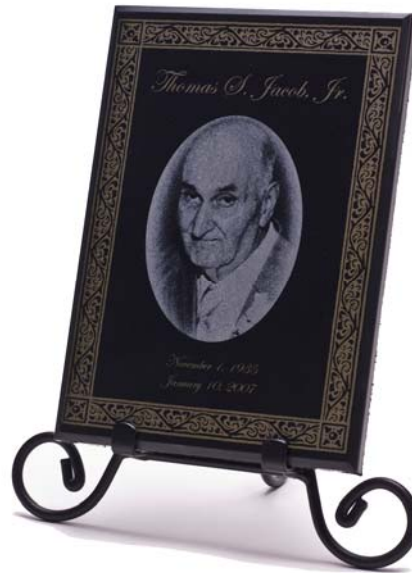

Memories of our loved ones are ...
carved forever in our hearts ...
engraved into our very souls ...
embedded in our every thought ...
then ...

Etched In Time™

"A Timeless Masterpiece in Every Sense of the Word."

This work of art is a computer generated high tech laser etching which incorporates delicate details of an artist's hand to create a spectacular keepsake. Your loved one's photograph, name, date of birth, date of death and special prayer, poem or emblem is engraved on to a high polished black marble plaque. This plaque is 8"x 6" and can be beautifully displayed on an easel indoors on a mantle, dresser, coffee table or desk. The top and four sides are high polished along with a felt backing. This is truly a unique keepsake designed to withstand all of time. There is no higher honor to your loved one than to be **Etched in Time™** for all future generations to see!

Reflections™

Reflections™ is a stunning laser etched photograph of your loved one on a 5" x 7" high polished black marble plaque, which includes their name, date of birth and date of death. Decorative borders and colors are included with every plaque for a beautiful display in memory of your loved one.